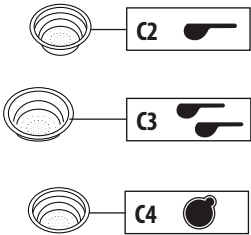

---

EC820

COFFEE MAKER  
Instruction for use

---

**DeLonghi**

C

**A****B**