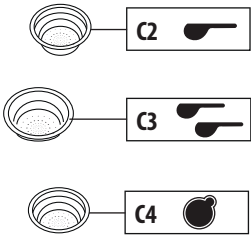

EC820

COFFEE MAKER
Instruction for use

DeLonghi

C

A**B**