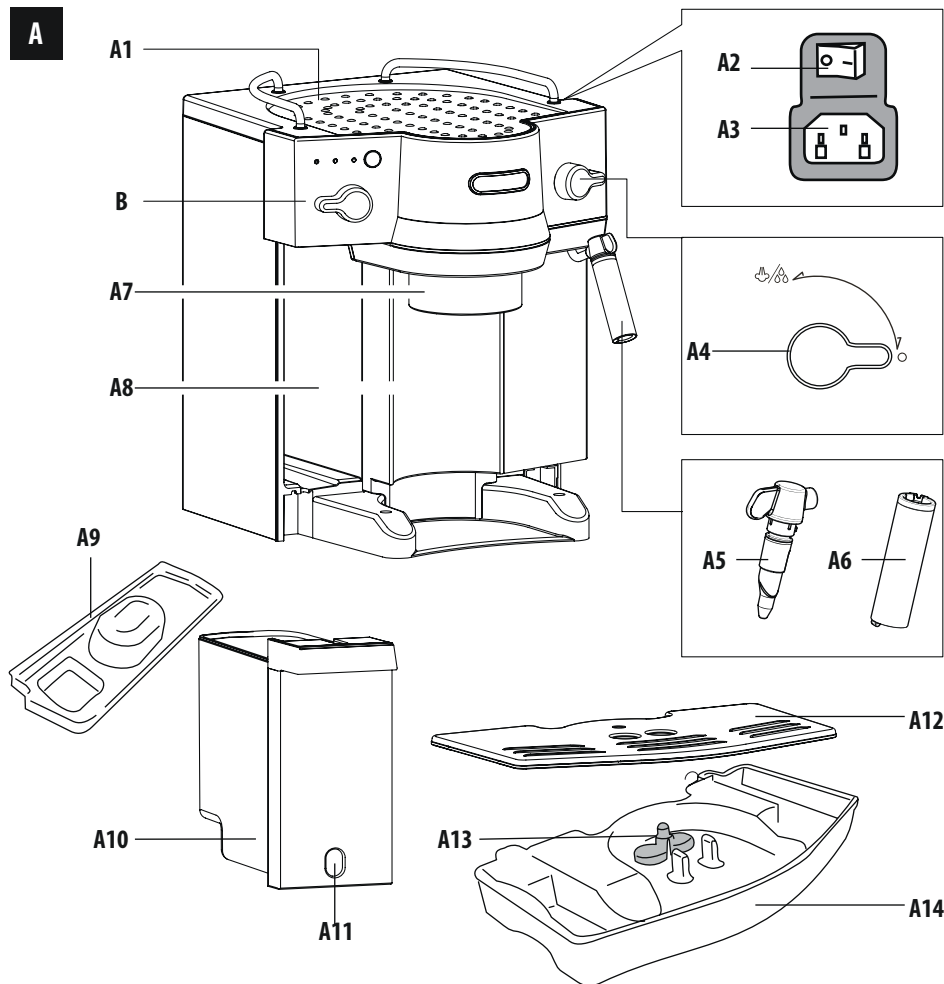

EC820

COFFEE MAKER
Instruction for use

DeLonghi

C

A**B**