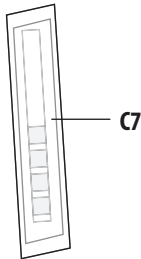

EC820

COFFEE MAKER
Instruction for use

DeLonghi

C

A**B**