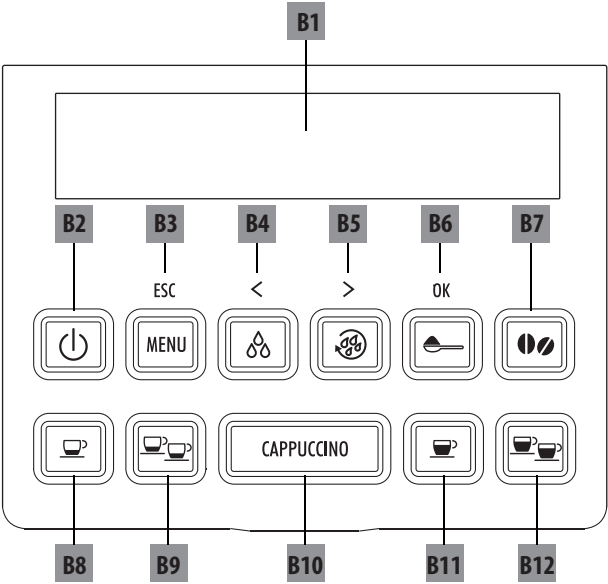

**Register Now**   
[www.delonghi.com/register](http://www.delonghi.com/register)

---

ECAM22.36X

BEAN TO CUP ESPRESSO  
AND CAPPUCCINO  
MACHINE  
Instruction for Use

---

**De'Longhi**

**B**

**C**

**D**

**A**