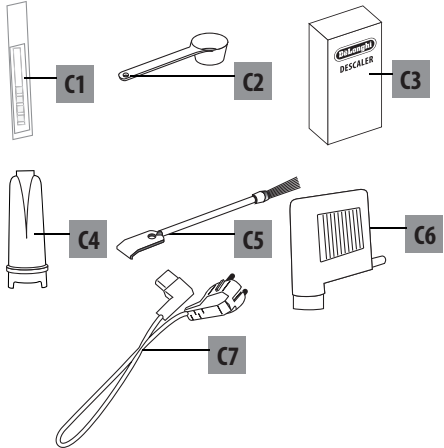

**Register Now**   
[www.delonghi.com/register](http://www.delonghi.com/register)

---

ECAM22.36X

BEAN TO CUP ESPRESSO  
AND CAPPUCCINO  
MACHINE  
Instruction for Use

---

**De'Longhi**

**B**

**C**

**D**

**A**