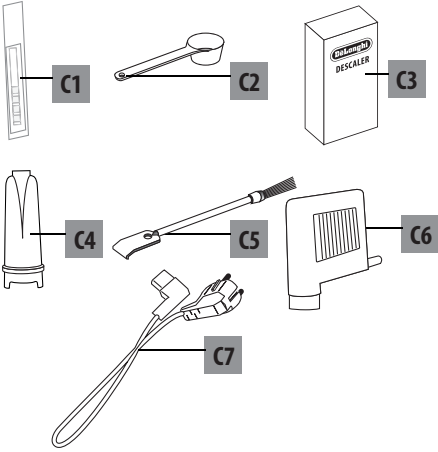

ECAM22.36X

BEAN TO CUP ESPRESSO
AND CAPPUCCINO
MACHINE
Instruction for Use

De'Longhi

B

C

D

A