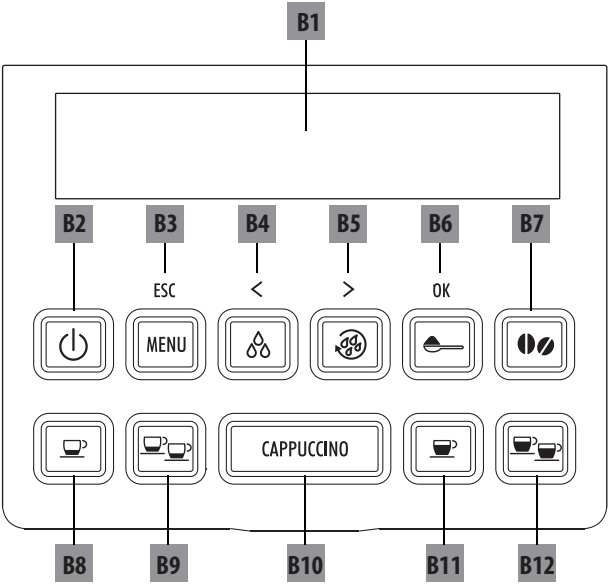

ECAM22.36X

BEAN TO CUP ESPRESSO
AND CAPPUCCINO
MACHINE
Instruction for Use

De'Longhi

B

C

D

A