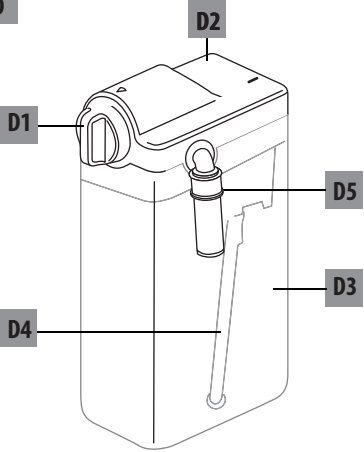

ECAM22.36X

BEAN TO CUP ESPRESSO
AND CAPPUCCINO
MACHINE
Instruction for Use

De'Longhi

B

C

D

A