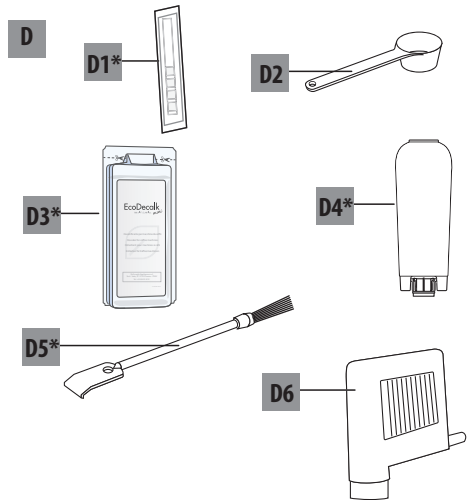

**Register Now**   
[www.delonghi.com/register](http://www.delonghi.com/register)

---

ECAM23.26X

BEAN TO CUP ESPRESSO AND  
CAPPUCCINO MACHINE  
Instructions for Use

---

**DeLonghi**

**B C**

**A**