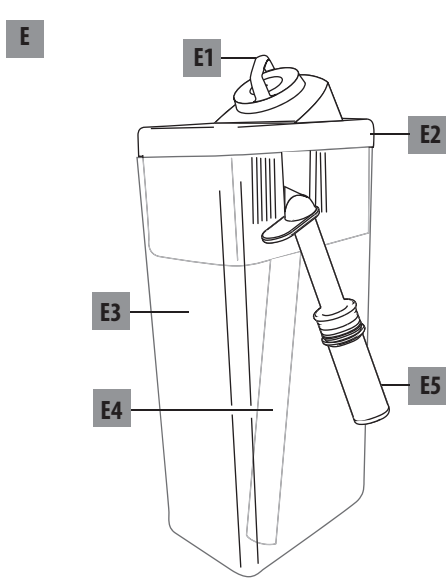

**Register Now**   
[www.delonghi.com/register](http://www.delonghi.com/register)

---

ECAM23.26X

BEAN TO CUP ESPRESSO AND  
CAPPUCCINO MACHINE  
Instructions for Use

---

**DeLonghi**

**B C**

**A**