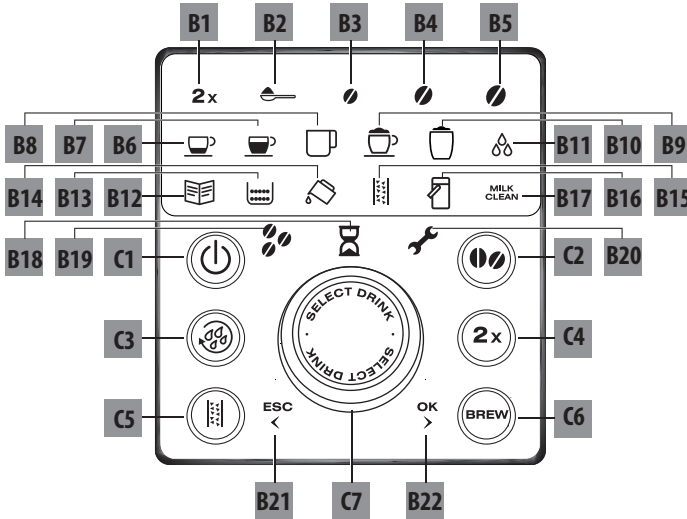

**Register Now**   
[www.delonghi.com/register](http://www.delonghi.com/register)

---

ECAM23.26X

BEAN TO CUP ESPRESSO AND  
CAPPUCCINO MACHINE  
Instructions for Use

---

**DeLonghi**

**B C**

**A**