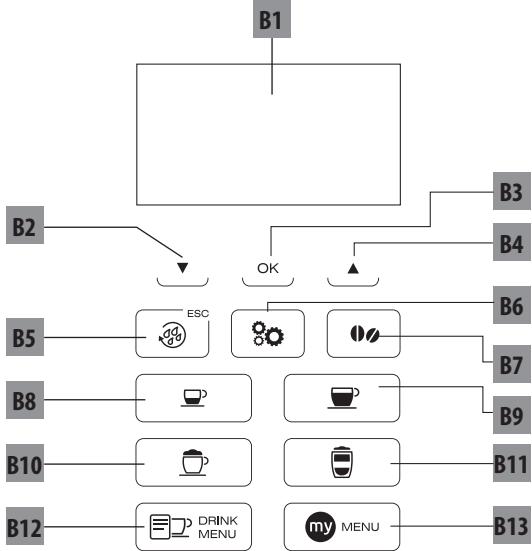

5713229721\_03\_0317

---

ECAM35X.55

BEAN TO CUP ESPRESSO AND  
CAPPUCCINO MACHINE  
Instruction for Use

Instructions videos available at:  
<http://ecam35055.delonghi.com>

---

**DeLonghi**

**B**

**C**

**D**

**A**