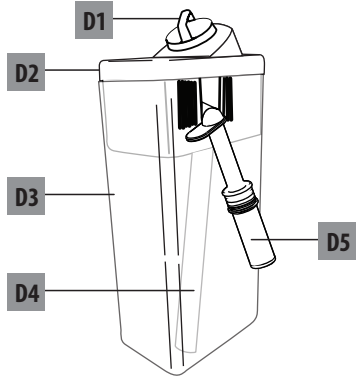

5713229721\_03\_0317

---

ECAM35X.55

BEAN TO CUP ESPRESSO AND  
CAPPUCCINO MACHINE  
Instruction for Use

Instructions videos available at:  
<http://ecam35055.delonghi.com>

---

**DeLonghi**

**B**

**C**

**D**

**A**