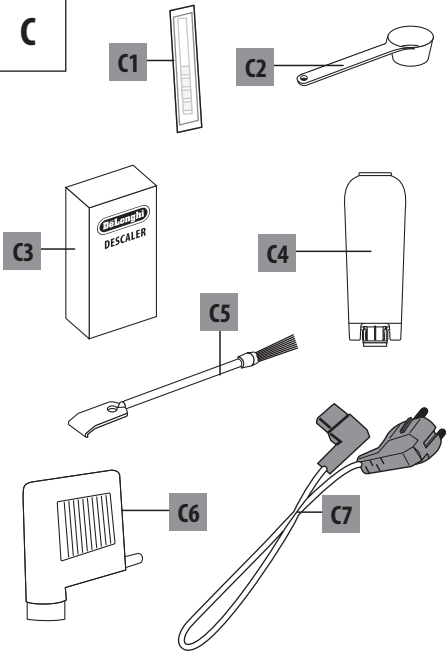

5713229721\_03\_0317

---

ECAM35X.55

BEAN TO CUP ESPRESSO AND  
CAPPUCCINO MACHINE  
Instruction for Use

Instructions videos available at:  
<http://ecam35055.delonghi.com>

---

**DeLonghi**

**B**

**C**

**D**

**A**