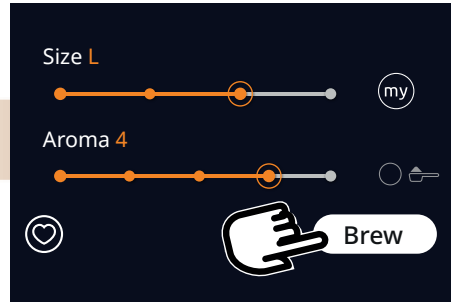

Long

Americano

Coffee pot

1-touch

Customised

Over ice

Americano

Cold