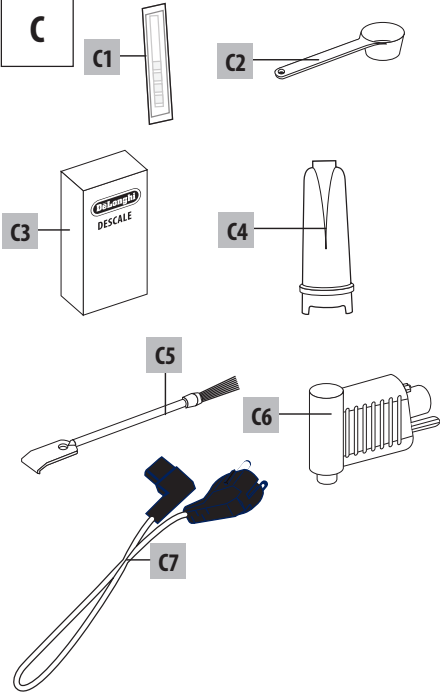

Register Now 
www.delonghi.com/register

ECAM55X.55

BEAN TO CUP ESPRESSO AND
CAPPUCCINO MACHINE
Instruction for Use

Instruction videos available at:
<http://ecam55055.delonghi.com>

DeLonghi

B

C

D