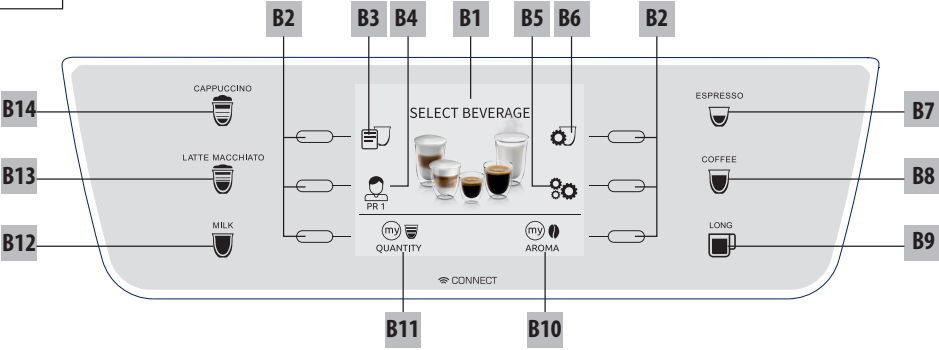

Register Now 
www.delonghi.com/register

ECAM55X.55

BEAN TO CUP ESPRESSO AND
CAPPUCCINO MACHINE
Instruction for Use

Instruction videos available at:
<http://ecam55055.delonghi.com>

DeLonghi

B

C

D