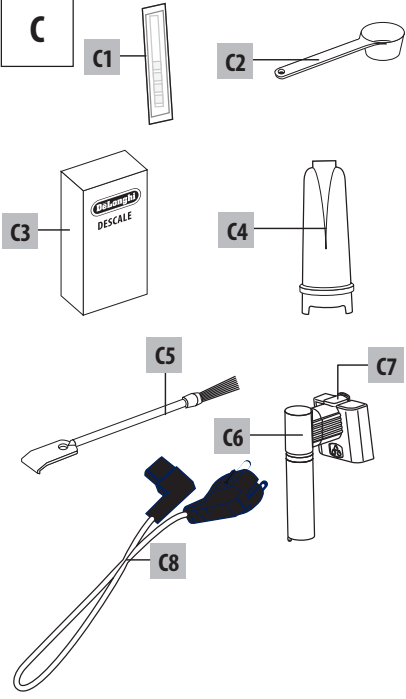

Register Now 
www.delonghi.com/register

De'Longhi Appliances via Seitz, 47 31100 Treviso Italia www.delonghi.com

5713235641_00_0717

ECAM55X.75

BEAN TO CUP ESPRESSO AND
CAPPUCCINO MACHINE
Instruction for Use

Instruction videos available at:
<http://ecam55075.delonghi.com>

DeLonghi

B

C

D

A