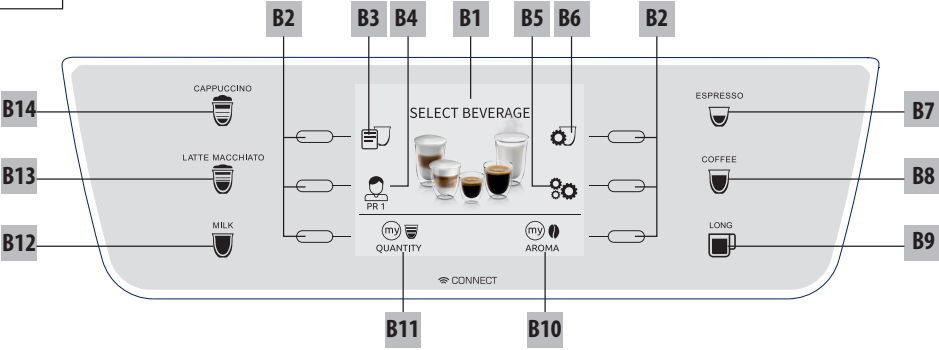

Register Now 
www.delonghi.com/register

De'Longhi Appliances via Seitz, 47 31100 Treviso Italia www.delonghi.com

5713235641_00_0717

ECAM55X.75

BEAN TO CUP ESPRESSO AND
CAPPUCCINO MACHINE
Instruction for Use

Instruction videos available at:
<http://ecam55075.delonghi.com>

DeLonghi

B

C

D

A