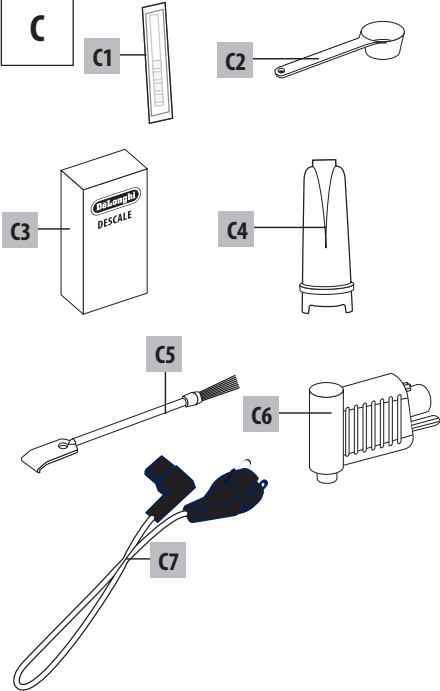

**Register Now**   
[www.delonghi.com/register](http://www.delonghi.com/register)

---

ECAM55X.55

BEAN TO CUP ESPRESSO AND  
CAPPUCCINO MACHINE  
Instruction for Use

Instruction videos available at:  
<http://ecam55055.delonghi.com>

---

**DeLonghi**

B

C

D

**A**