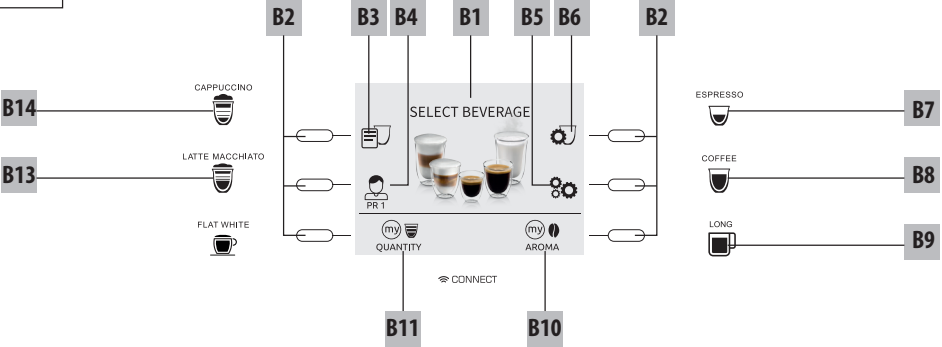

**Register Now**   
[www.delonghi.com/register](http://www.delonghi.com/register)

---

ECAM55X.55

BEAN TO CUP ESPRESSO AND  
CAPPUCCINO MACHINE  
Instruction for Use

Instruction videos available at:  
<http://ecam55055.delonghi.com>

---

**DeLonghi**

B

C

D

**A**