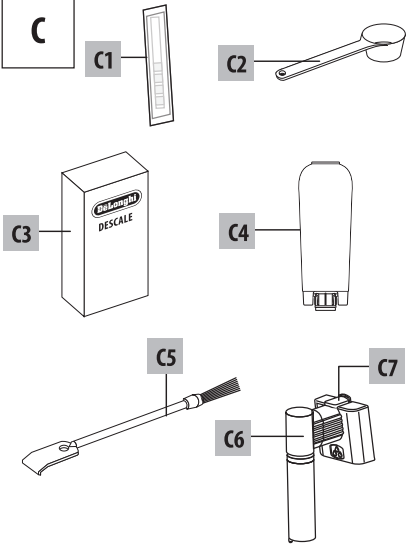

**Register Now**   
[www.delonghi.com/register](http://www.delonghi.com/register)

---

ECAM55X.8Y

BEAN TO CUP ESPRESSO AND  
CAPPUCCINO MACHINE  
Instruction for Use

Instruction videos available at:  
<http://ecam55085.delonghi.com>

---

**DeLonghi**

**A**

**B**

**C**

**D**