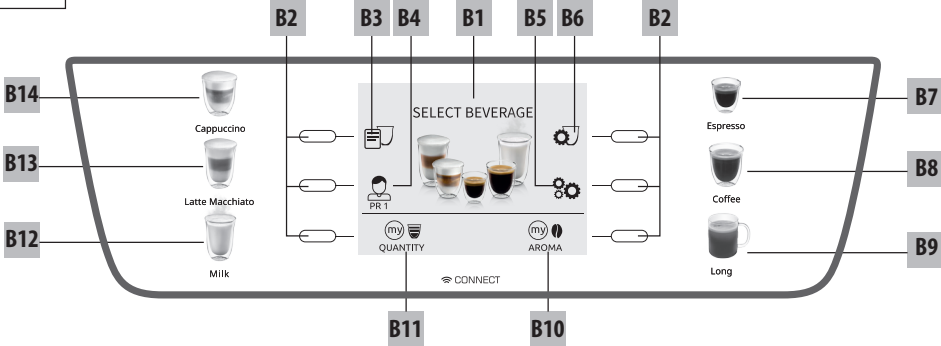

**Register Now**   
[www.delonghi.com/register](http://www.delonghi.com/register)

---

ECAM55X.8Y

BEAN TO CUP ESPRESSO AND  
CAPPUCCINO MACHINE  
Instruction for Use

Instruction videos available at:  
<http://ecam55085.delonghi.com>

---

**DeLonghi**

**A**

**B**

**C**

**D**