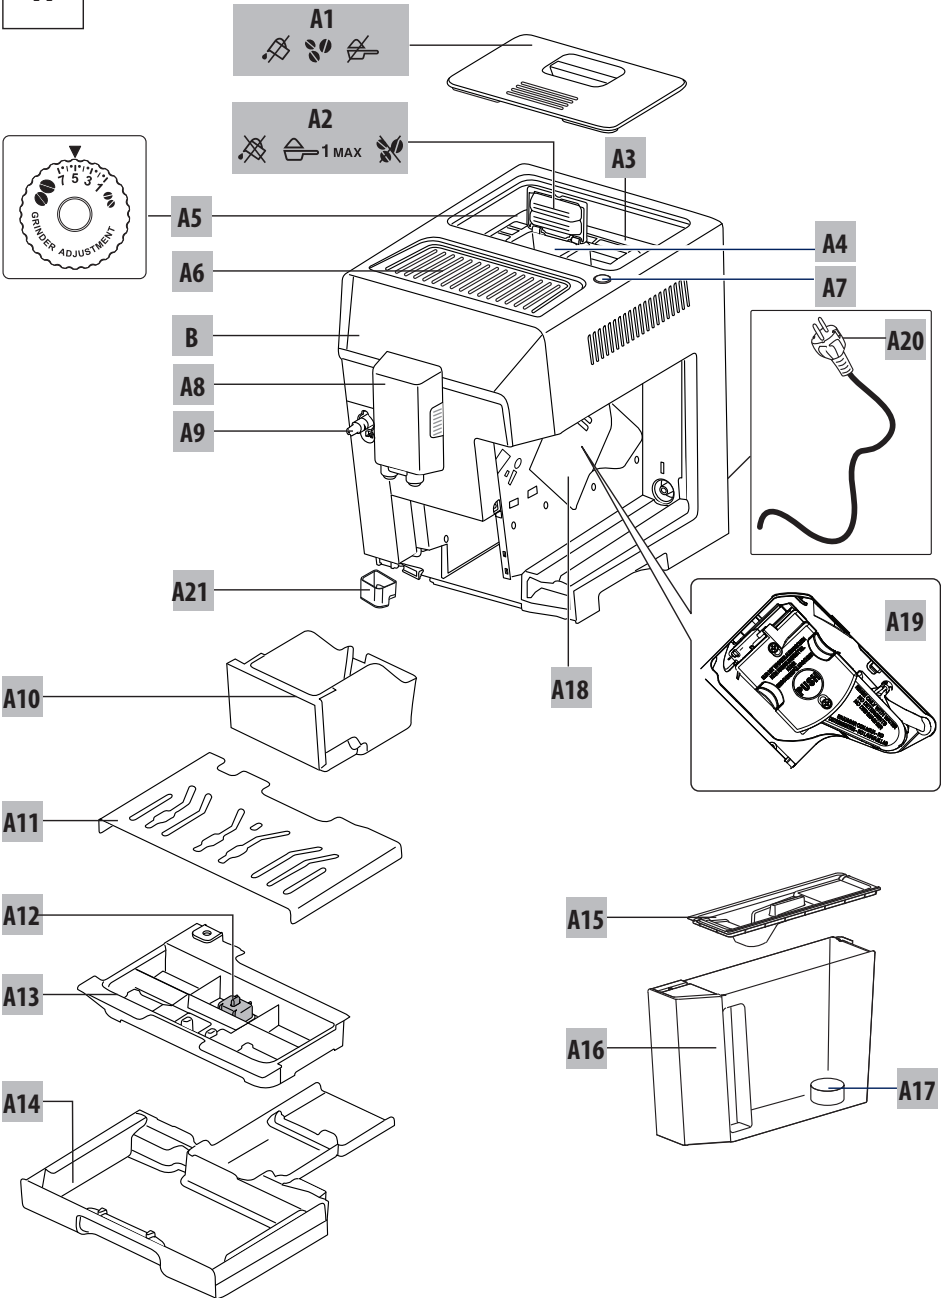

**Register Now**   
[www.delonghi.com/register](http://www.delonghi.com/register)

---

ECAM55X.8Y

BEAN TO CUP ESPRESSO AND  
CAPPUCCINO MACHINE  
Instruction for Use

Instruction videos available at:  
<http://ecam55085.delonghi.com>

---

**DeLonghi**

**A**

**B**

**C**

**D**