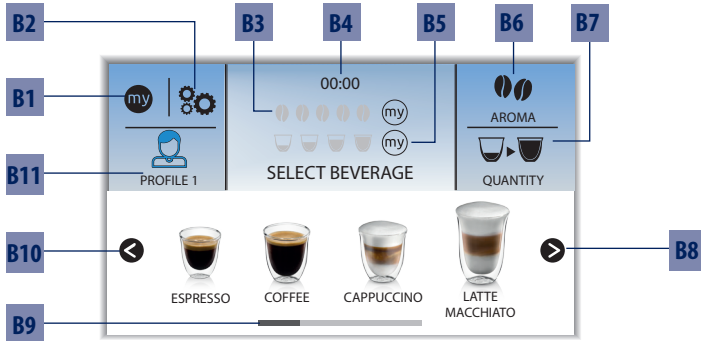

# PRIMA DONNA ELITE

BEAN TO CUP ESPRESSO  
AND CAPPUCCINO MACHINE

Instruction for use

Instructions videos available at:  
<http://ecam65075.delonghi.com>

---

**De'Longhi**

**B**

**C**

**D**

**E**

**A**