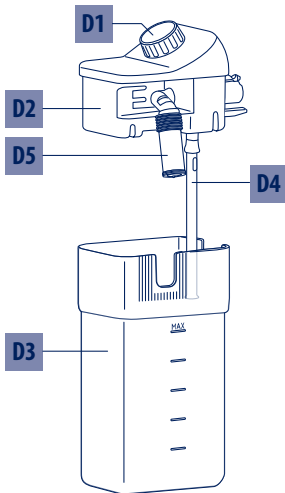

# PRIMA DONNA ELITE

BEAN TO CUP ESPRESSO  
AND CAPPUCCINO MACHINE

Instruction for use

Instructions videos available at:  
<http://ecam65075.delonghi.com>

---

**De'Longhi**

**B**

**C**

**D**

**E**

**A**