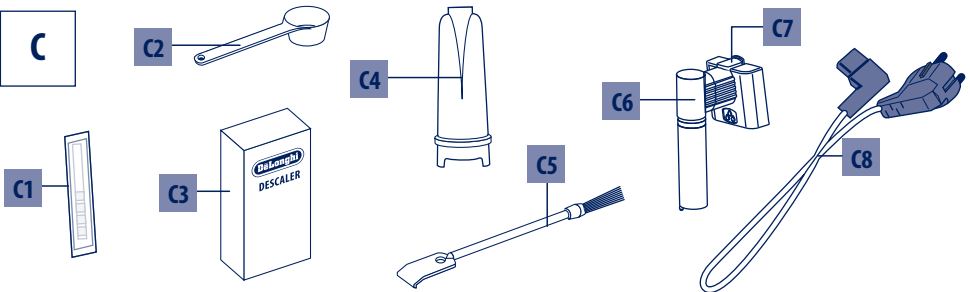

# PRIMA DONNA ELITE

BEAN TO CUP ESPRESSO  
AND CAPPUCCINO MACHINE

Instruction for use

Instructions videos available at:  
<http://ecam65075.delonghi.com>

---

**De'Longhi**

**B**

**C**