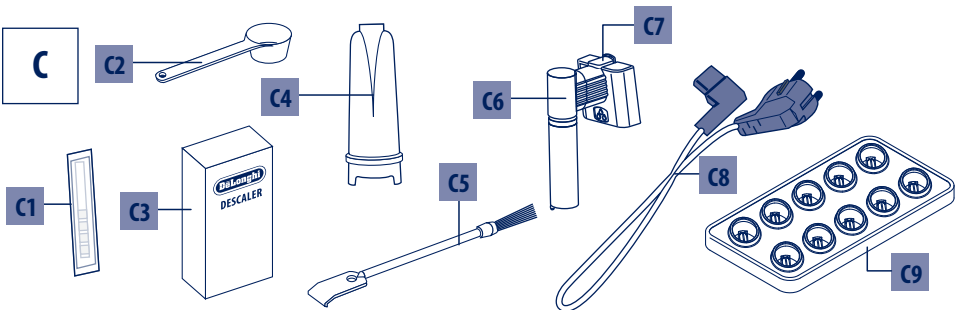


ECAM65X.85

**PRIMADONNA
ELITE**

EXPERIENCE

BEAN TO CUP ESPRESSO AND
CAPPUCCINO MACHINE
Instruction for Use

DeLonghi

B

C

D