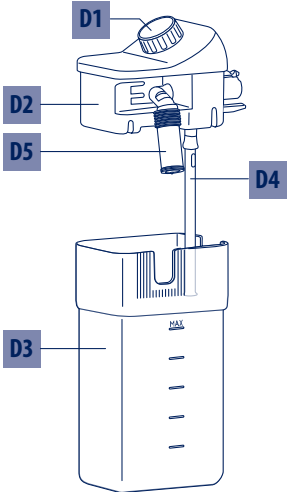


ECAM65X.85

**PRIMADONNA
ELITE**

EXPERIENCE

BEAN TO CUP ESPRESSO AND
CAPPUCCINO MACHINE
Instruction for Use

DeLonghi

B

C

D