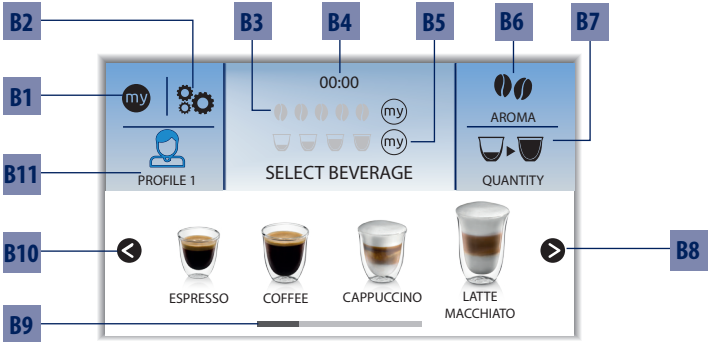


ECAM65X.85

**PRIMADONNA
ELITE**

EXPERIENCE

BEAN TO CUP ESPRESSO AND
CAPPUCCINO MACHINE
Instruction for Use

DeLonghi

B

C

D