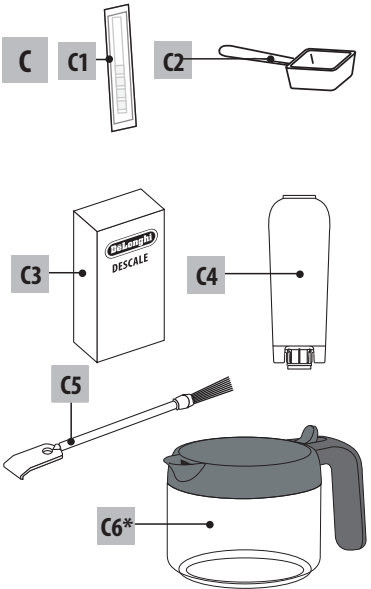

Register Now 
www.delonghi.com/register

ESAM42X.4Y - ESAM42X.8Y

PERFECTA — EVO —

BEAN TO CUP ESPRESSO AND
CAPPUCCINO MACHINE

Instruction for use

Instructions videos available at:
<http://esam42040.delonghi.com>
<http://esam42080.delonghi.com>

DeLonghi

B

ESAM42X.4Y

ESAM42X.8Y

A

A8

A16

A17