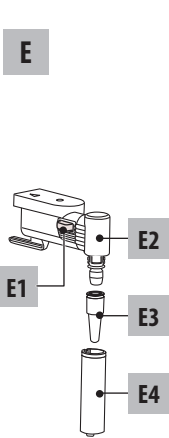

Register Now 
www.delonghi.com/register

ESAM42X.4Y - ESAM42X.8Y

PERFECTA — EVO —

BEAN TO CUP ESPRESSO AND
CAPPUCCINO MACHINE

Instruction for use

Instructions videos available at:
<http://esam42040.delonghi.com>
<http://esam42080.delonghi.com>

DeLonghi

B

ESAM42X.4Y

ESAM42X.8Y

A

A8

A16

A17

A15

A11

A12

A13

A14

A9

A10

A19