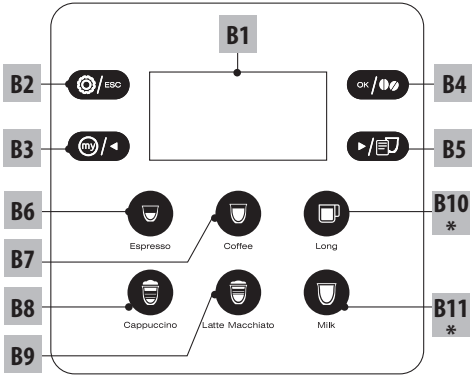

Register Now 
www.delonghi.com/register

ESAM42X.4Y - ESAM42X.8Y

PERFECTA — EVO —

BEAN TO CUP ESPRESSO AND
CAPPUCCINO MACHINE

Instruction for use

Instructions videos available at:
<http://esam42040.delonghi.com>
<http://esam42080.delonghi.com>

DeLonghi

B

ESAM42X.4Y

ESAM42X.8Y

A

A8

A16

A17

A15

A11

A12

A13

A14

A9

A10

A19